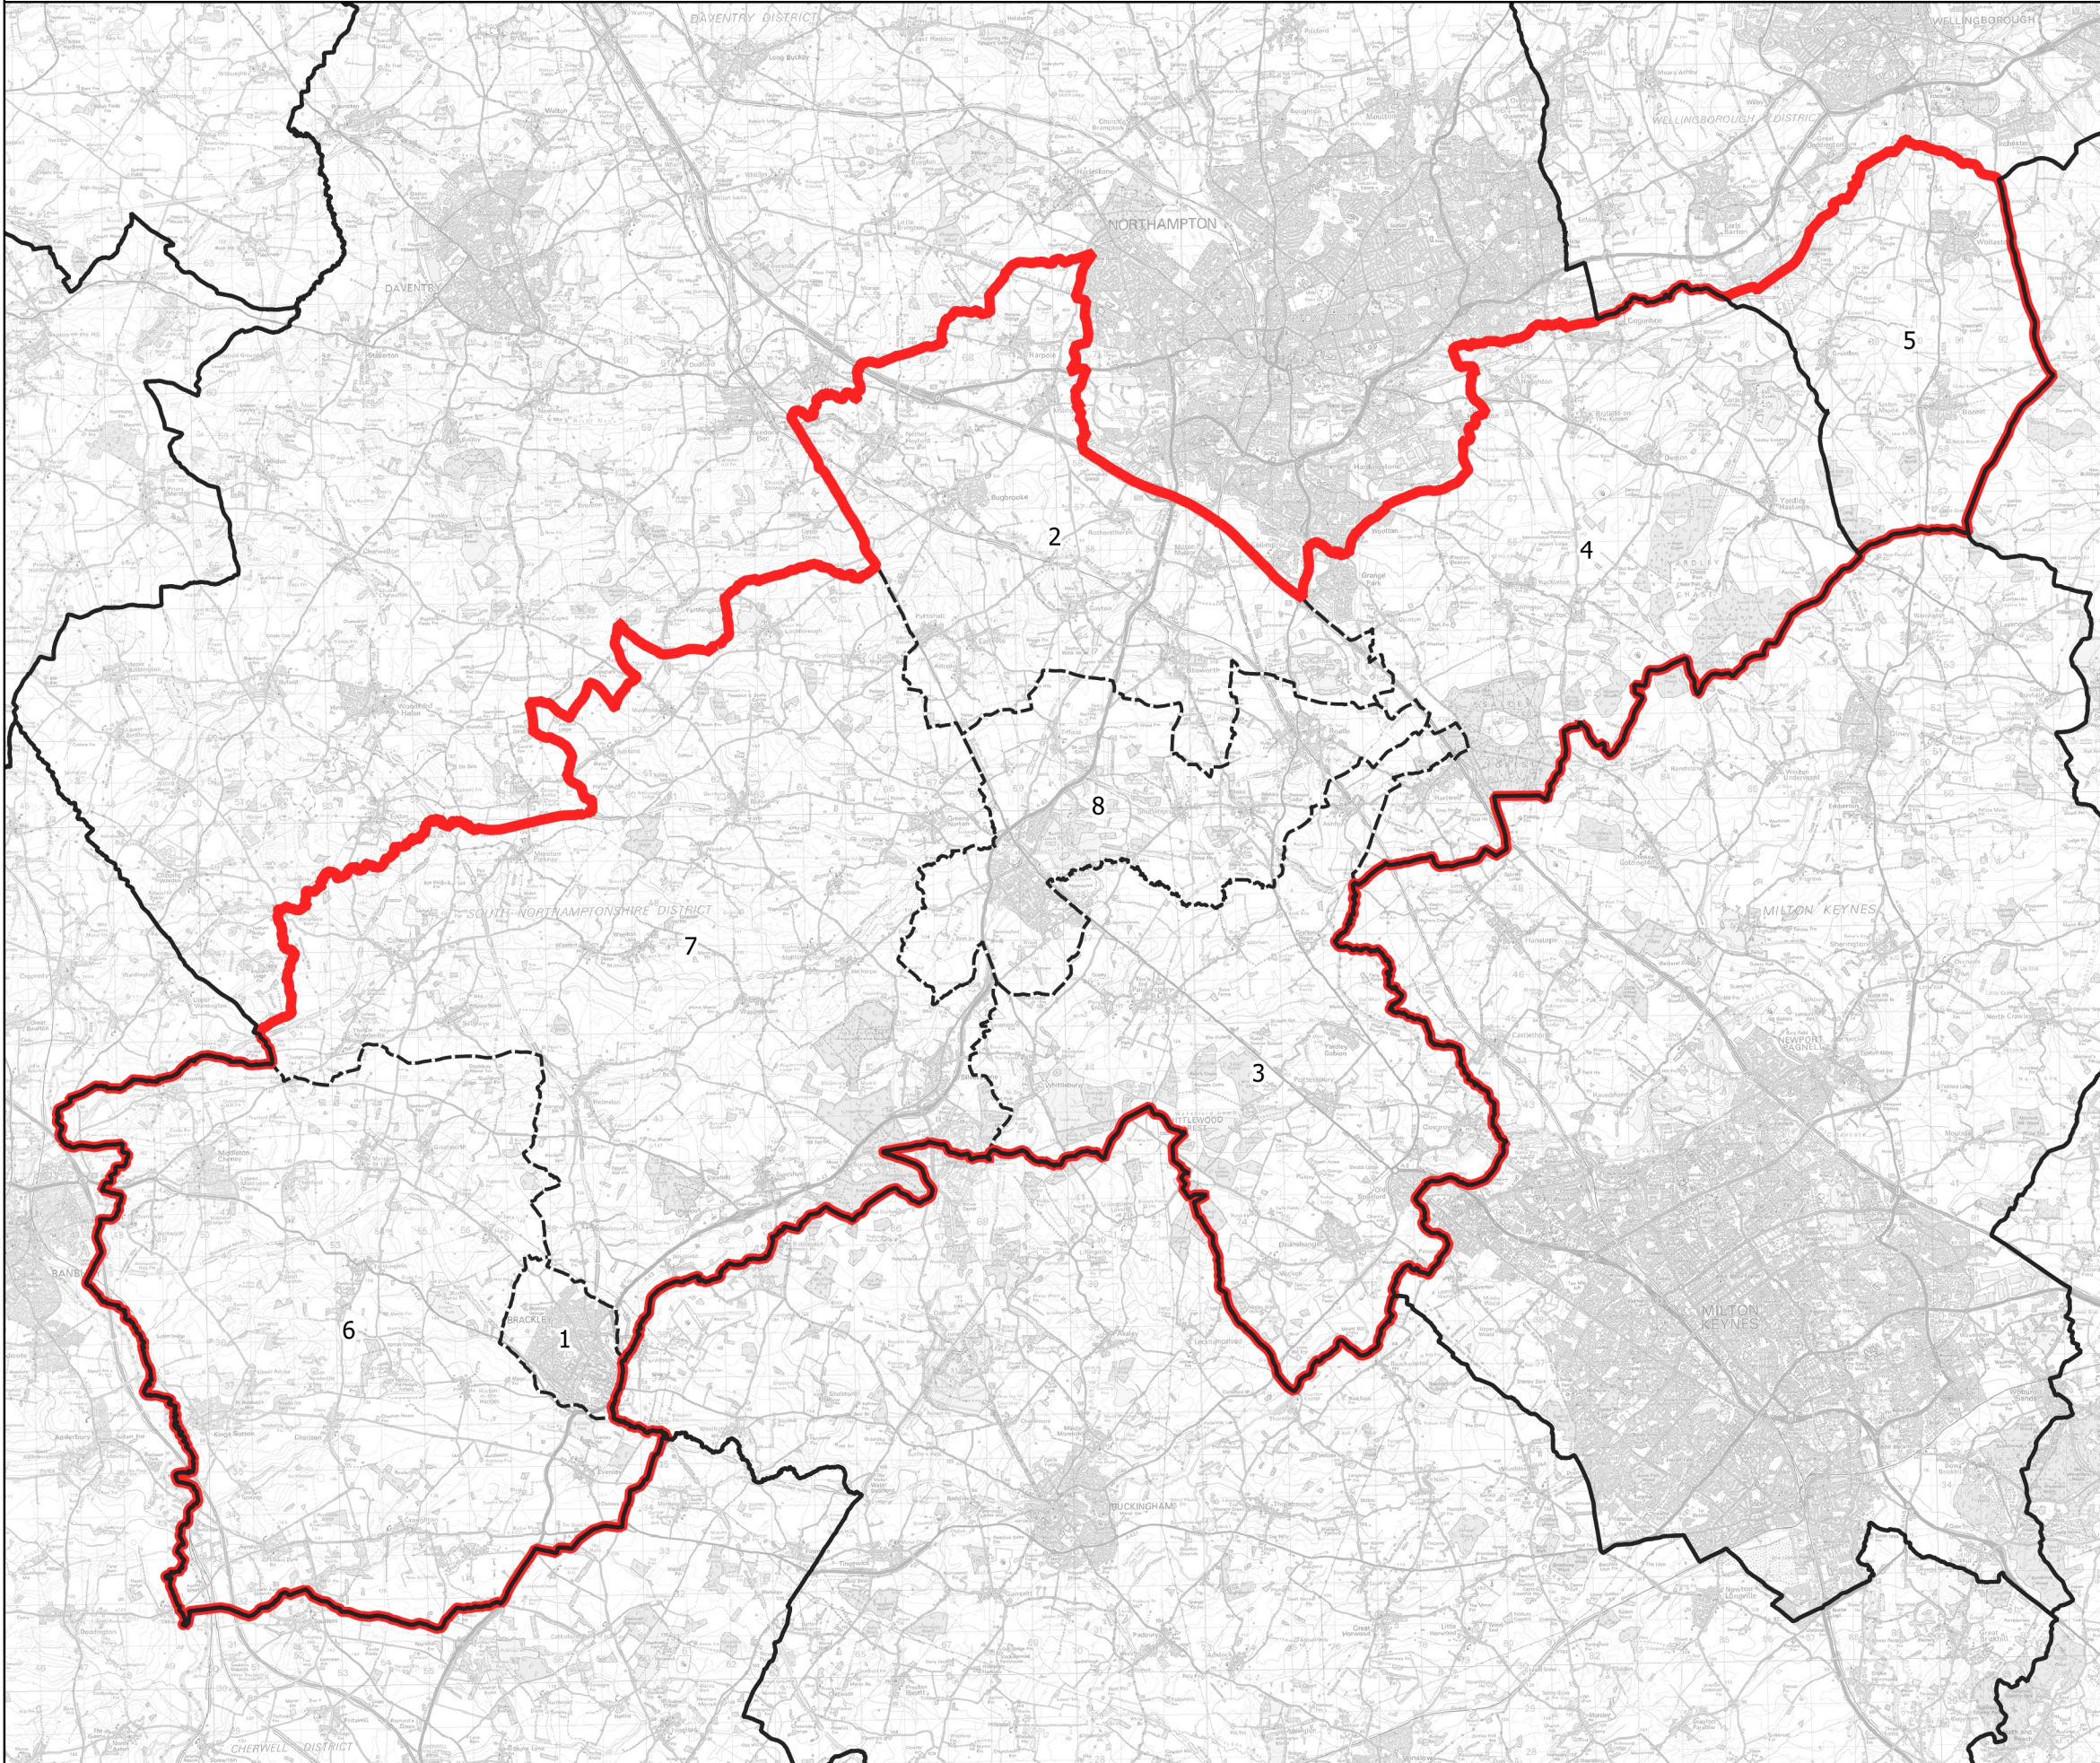

# Boundary Commission for England - Initial Proposals for the East Midlands Region

## South Northamptonshire County Constituency - Electorate 76,555

Wards:

- 1 Brackley
- 2 Bugbrooke
- 3 Deanshanger
- 4 Hackleton and Grange Park
- 5 Irchester (Part)
- 6 Middleton Cheney
- 7 Silverstone (Part)
- 8 Towcester and Road

Constituency  
 Local Authorities  
 Wards

0 2 4 km

© Crown copyright and database rights 2021 OS 100018289. You are permitted to use this data solely to enable you to respond to, or interact with, the organisation that provided you with the data. You are not permitted to copy, sub-license, distribute or sell any of this data to third parties in any form. Third party rights to enforce the terms of this licence shall be reserved to OS.

South Northamptonshire County Constituency